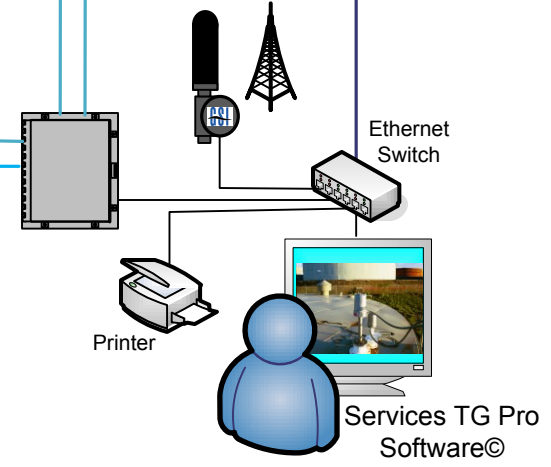


	Tank Farm Topology Options			
	SIZE	FSCM NO	DWG NO	REV
Gauging Systems Inc.			DW130702-001JH	
Sugar Land, Texas, USA	SCALE	1 : 1	SHEET	1 OF 1

Copyright© 2013 Gauging Systems Inc., Sugar Land, Texas